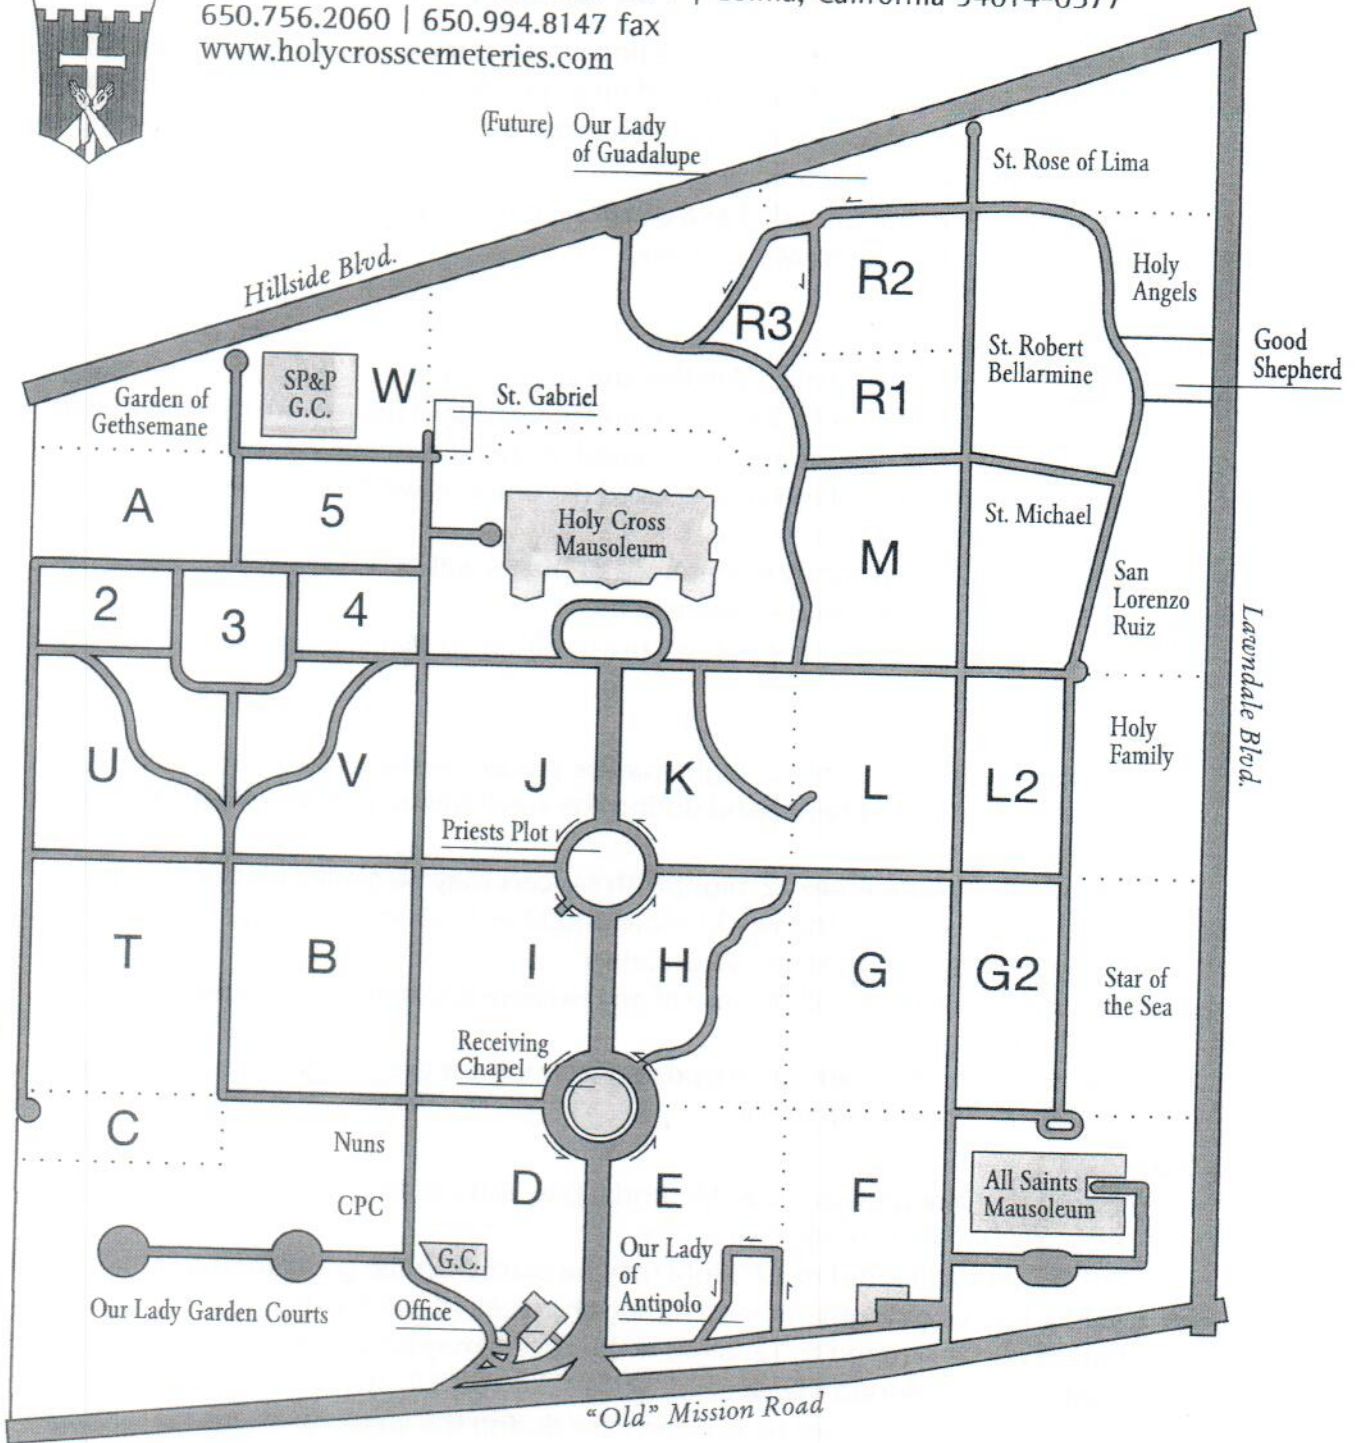

# HOLY CROSS CATHOLIC CEMETERY

1500 Mission Road | P.O. Box 1577 | Colma, California 94014-0577  
 650.756.2060 | 650.994.8147 fax  
 www.holycrosscemeteries.com

## Location Information

Name of Deceased \_\_\_\_\_ Date of Burial \_\_\_\_\_

Section \_\_\_\_\_ Row \_\_\_\_\_ Area \_\_\_\_\_ Plot \_\_\_\_\_ Grave \_\_\_\_\_

Revised 4/17/2015